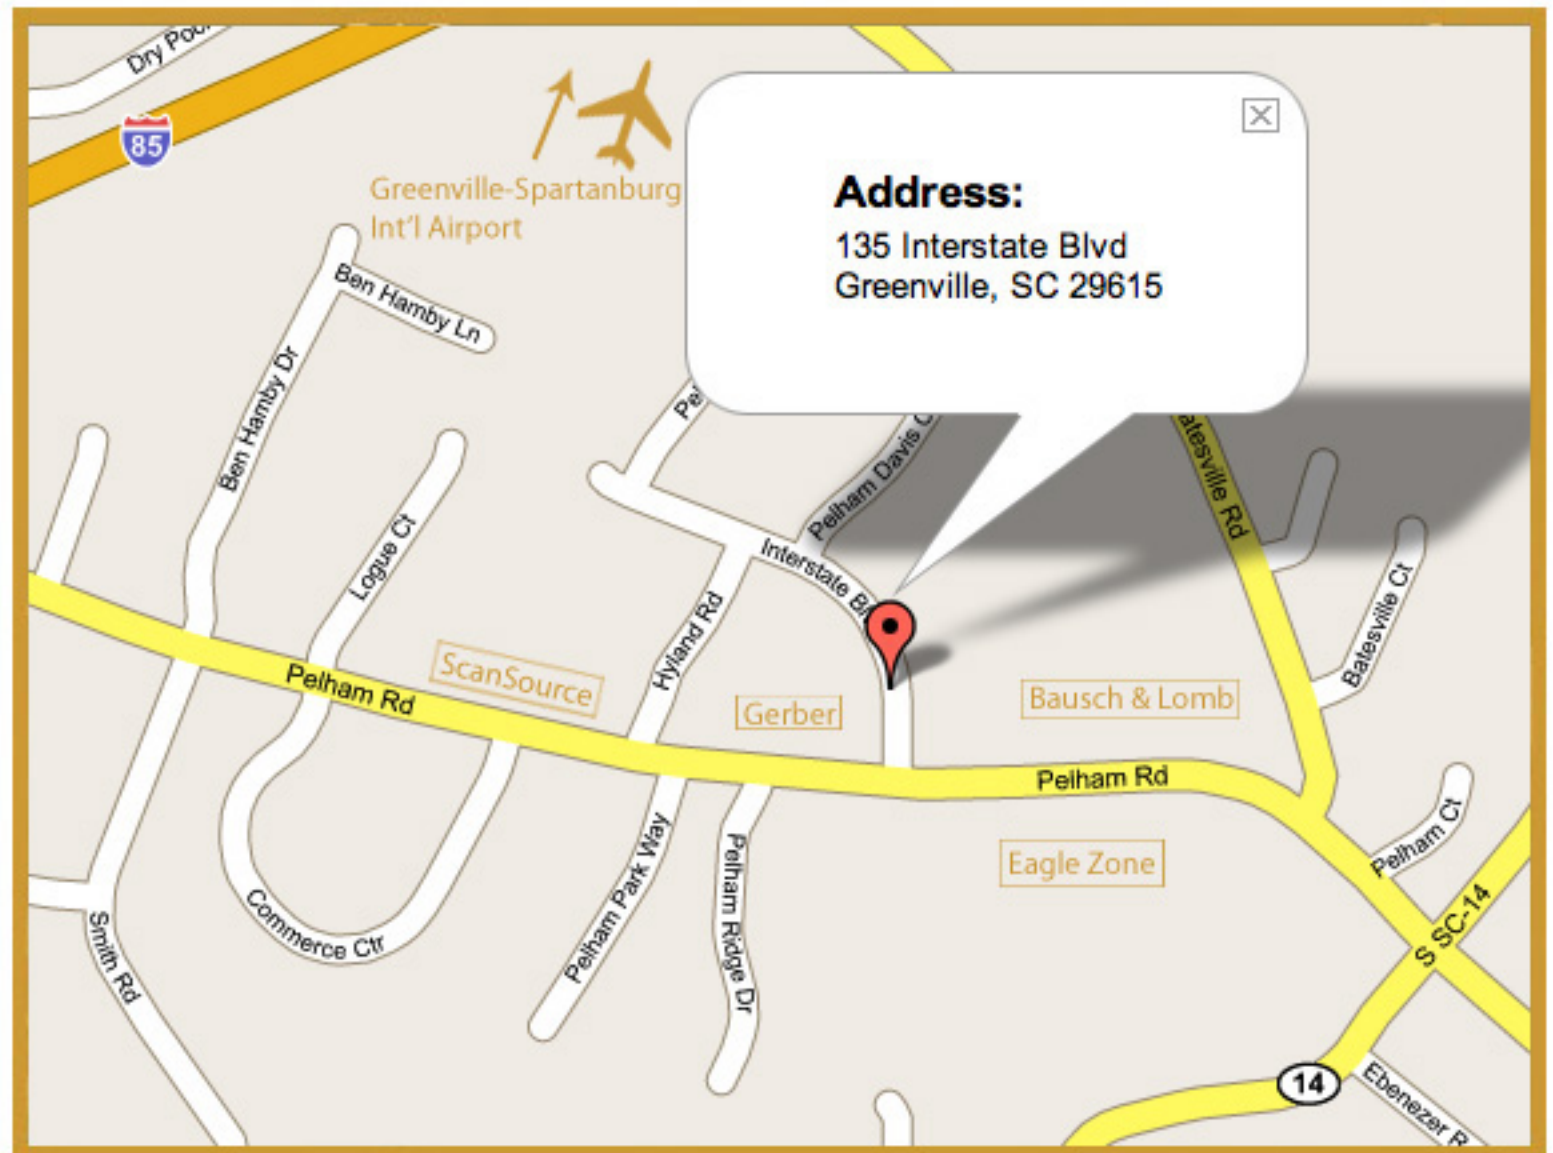

**Email us:** info@aardvark-online.com

**Physical Address:**

135 Interstate Blvd, Suite 1  
Greenville, SC 29615

**Mailing Address:**

PO Box 1576  
Greer, SC 29652

**Phone:** 864-286-6200

**Fax:** 864-286-6229

**Getting Here:**

**From Greenville**

- Take I-85 North to Exit 54 (Pelham Road) and take a right
- Travel approximately one mile and turn left immediately after Gerber Children's Wear onto Interstate Blvd.
- Turn left into the fourth drive way. Suite 1 is immediately on your right.

**From Spartanburg and GSP Airport**

- Take I-85 South to Exit 54 (Pelham Road) and take a left
- Travel approximately one mile and turn left immediately after Gerber Children's Wear onto Interstate Blvd.
- Turn left into the fourth drive way. Suite 1 is immediately on your right.

**DRIVING  
DIRECTIONS**